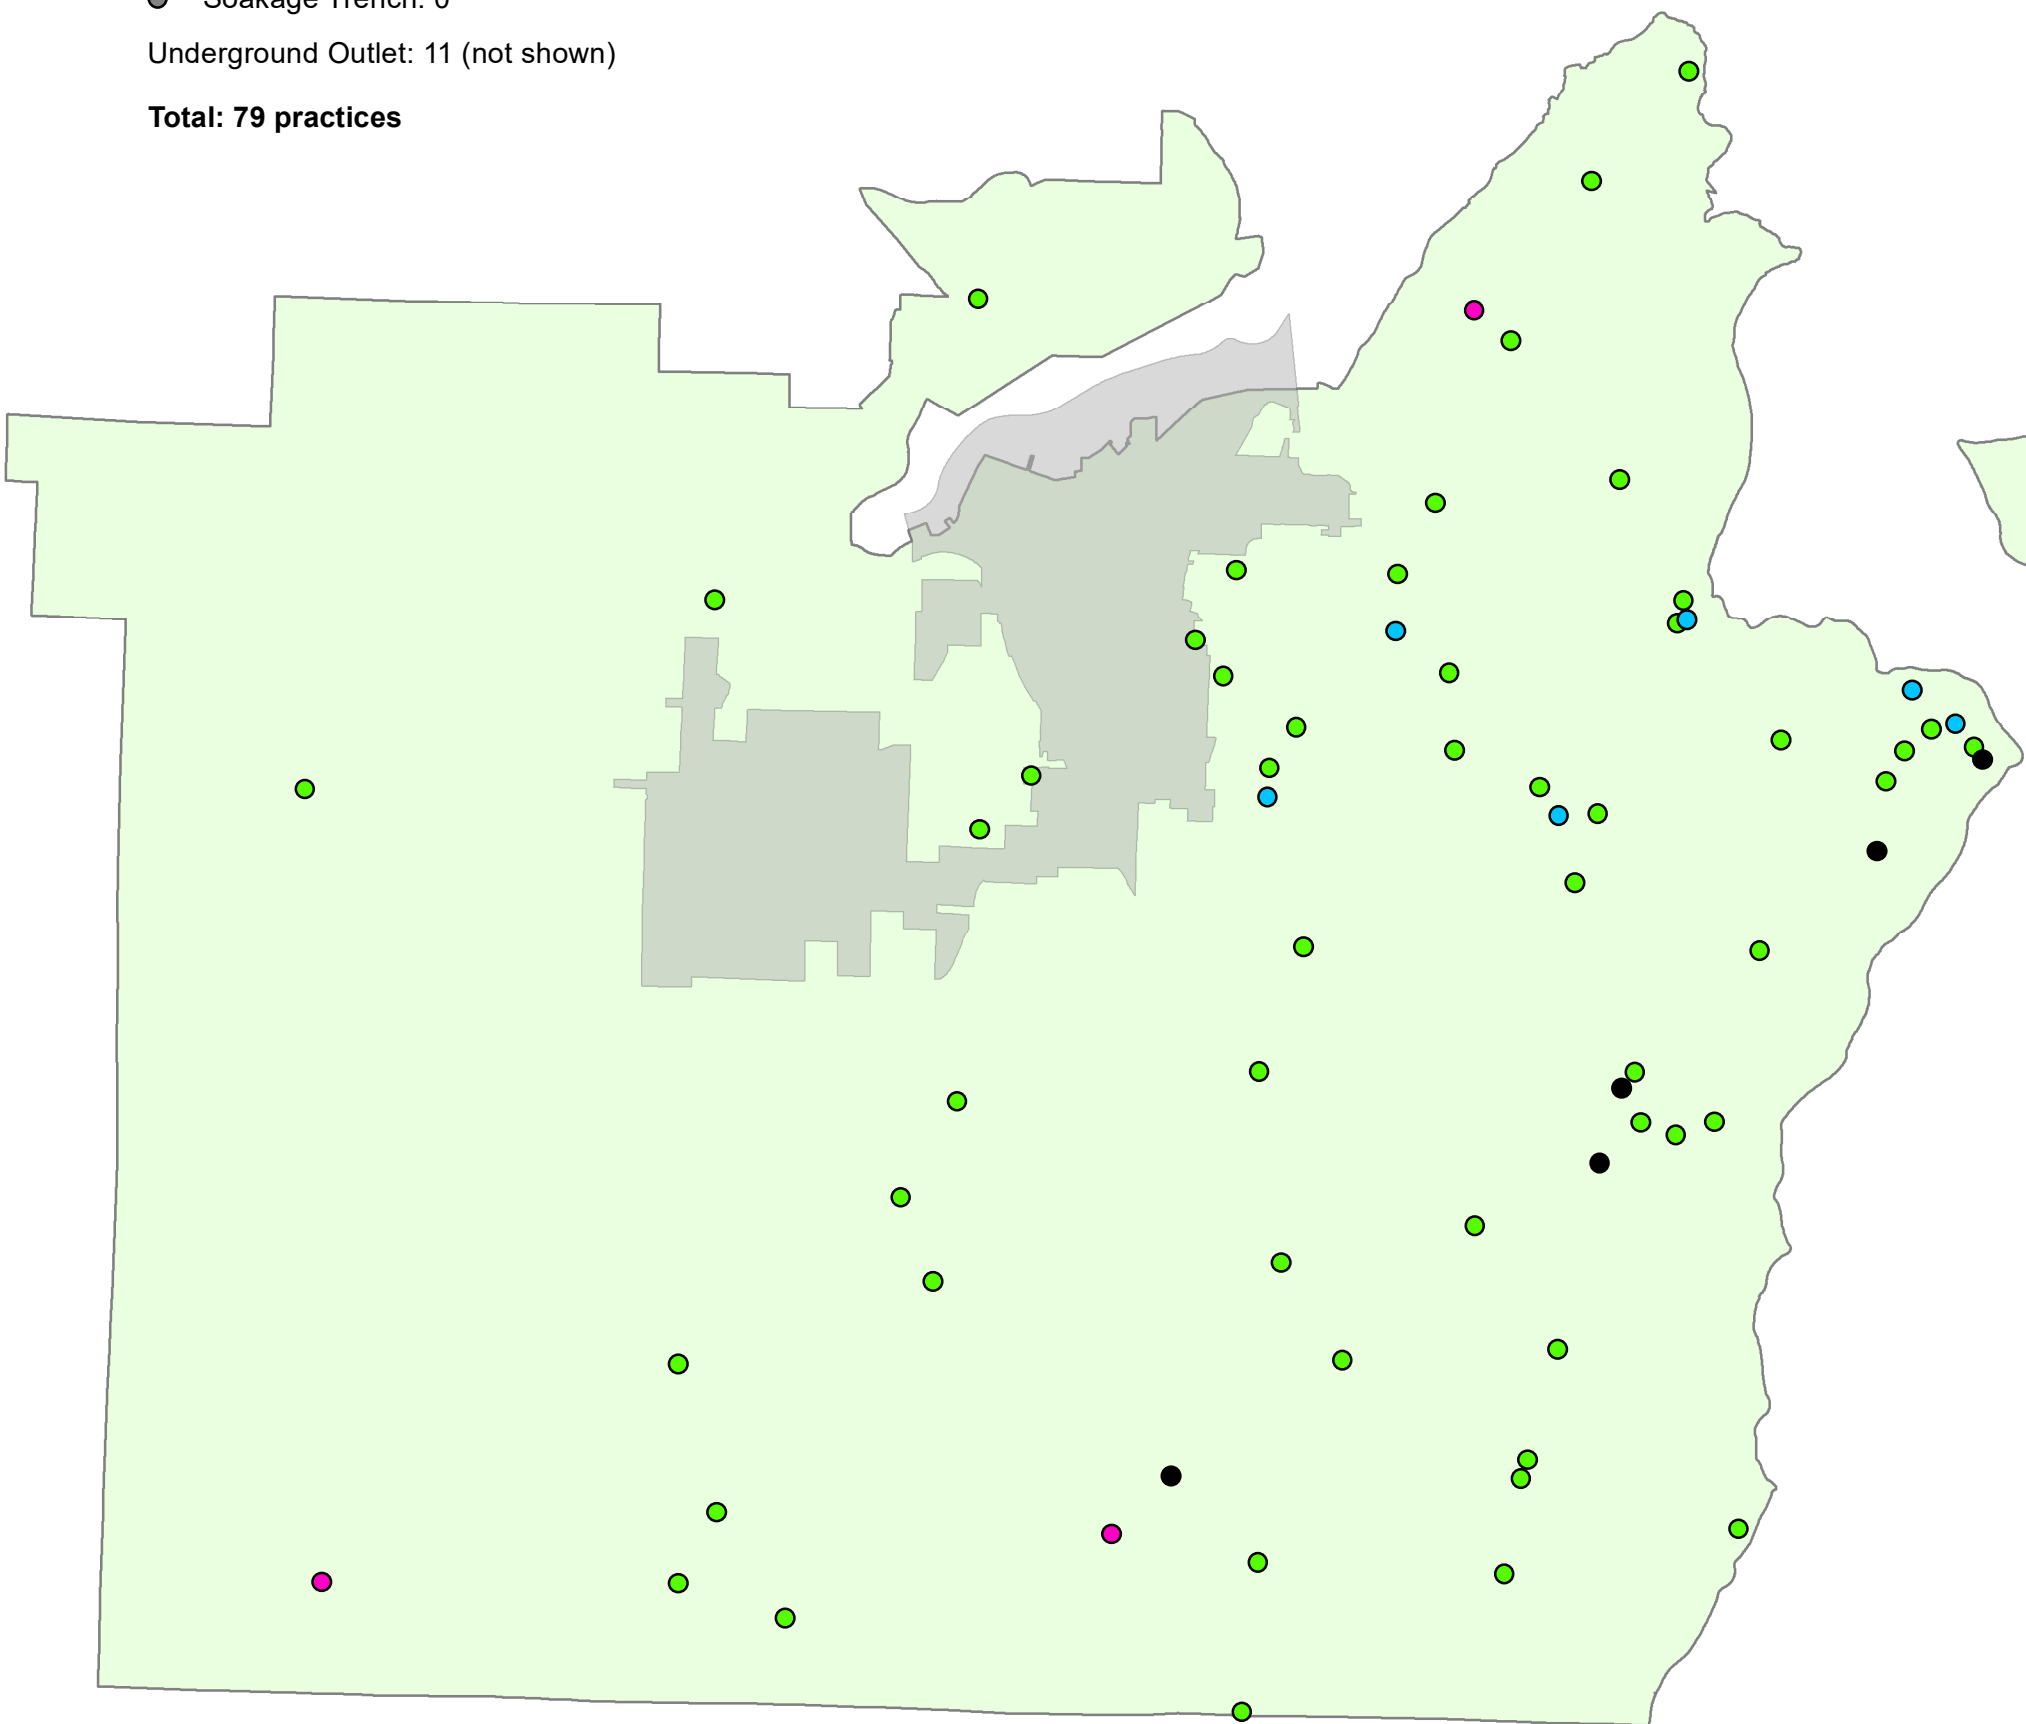

KCD Rain Garden Program Installed Practices South District 2010-2018

Legend

BOCC Districts

2 - South

Cities

Port Orchard (Incorporated areas)

Rain Garden: 54

Landscape Modification: 5

Permeable Pavement: 6

Cistern: 3

Soakage Trench: 0

Underground Outlet: 11 (not shown)

Total: 79 practices

0 1 2 4 6 8 Miles