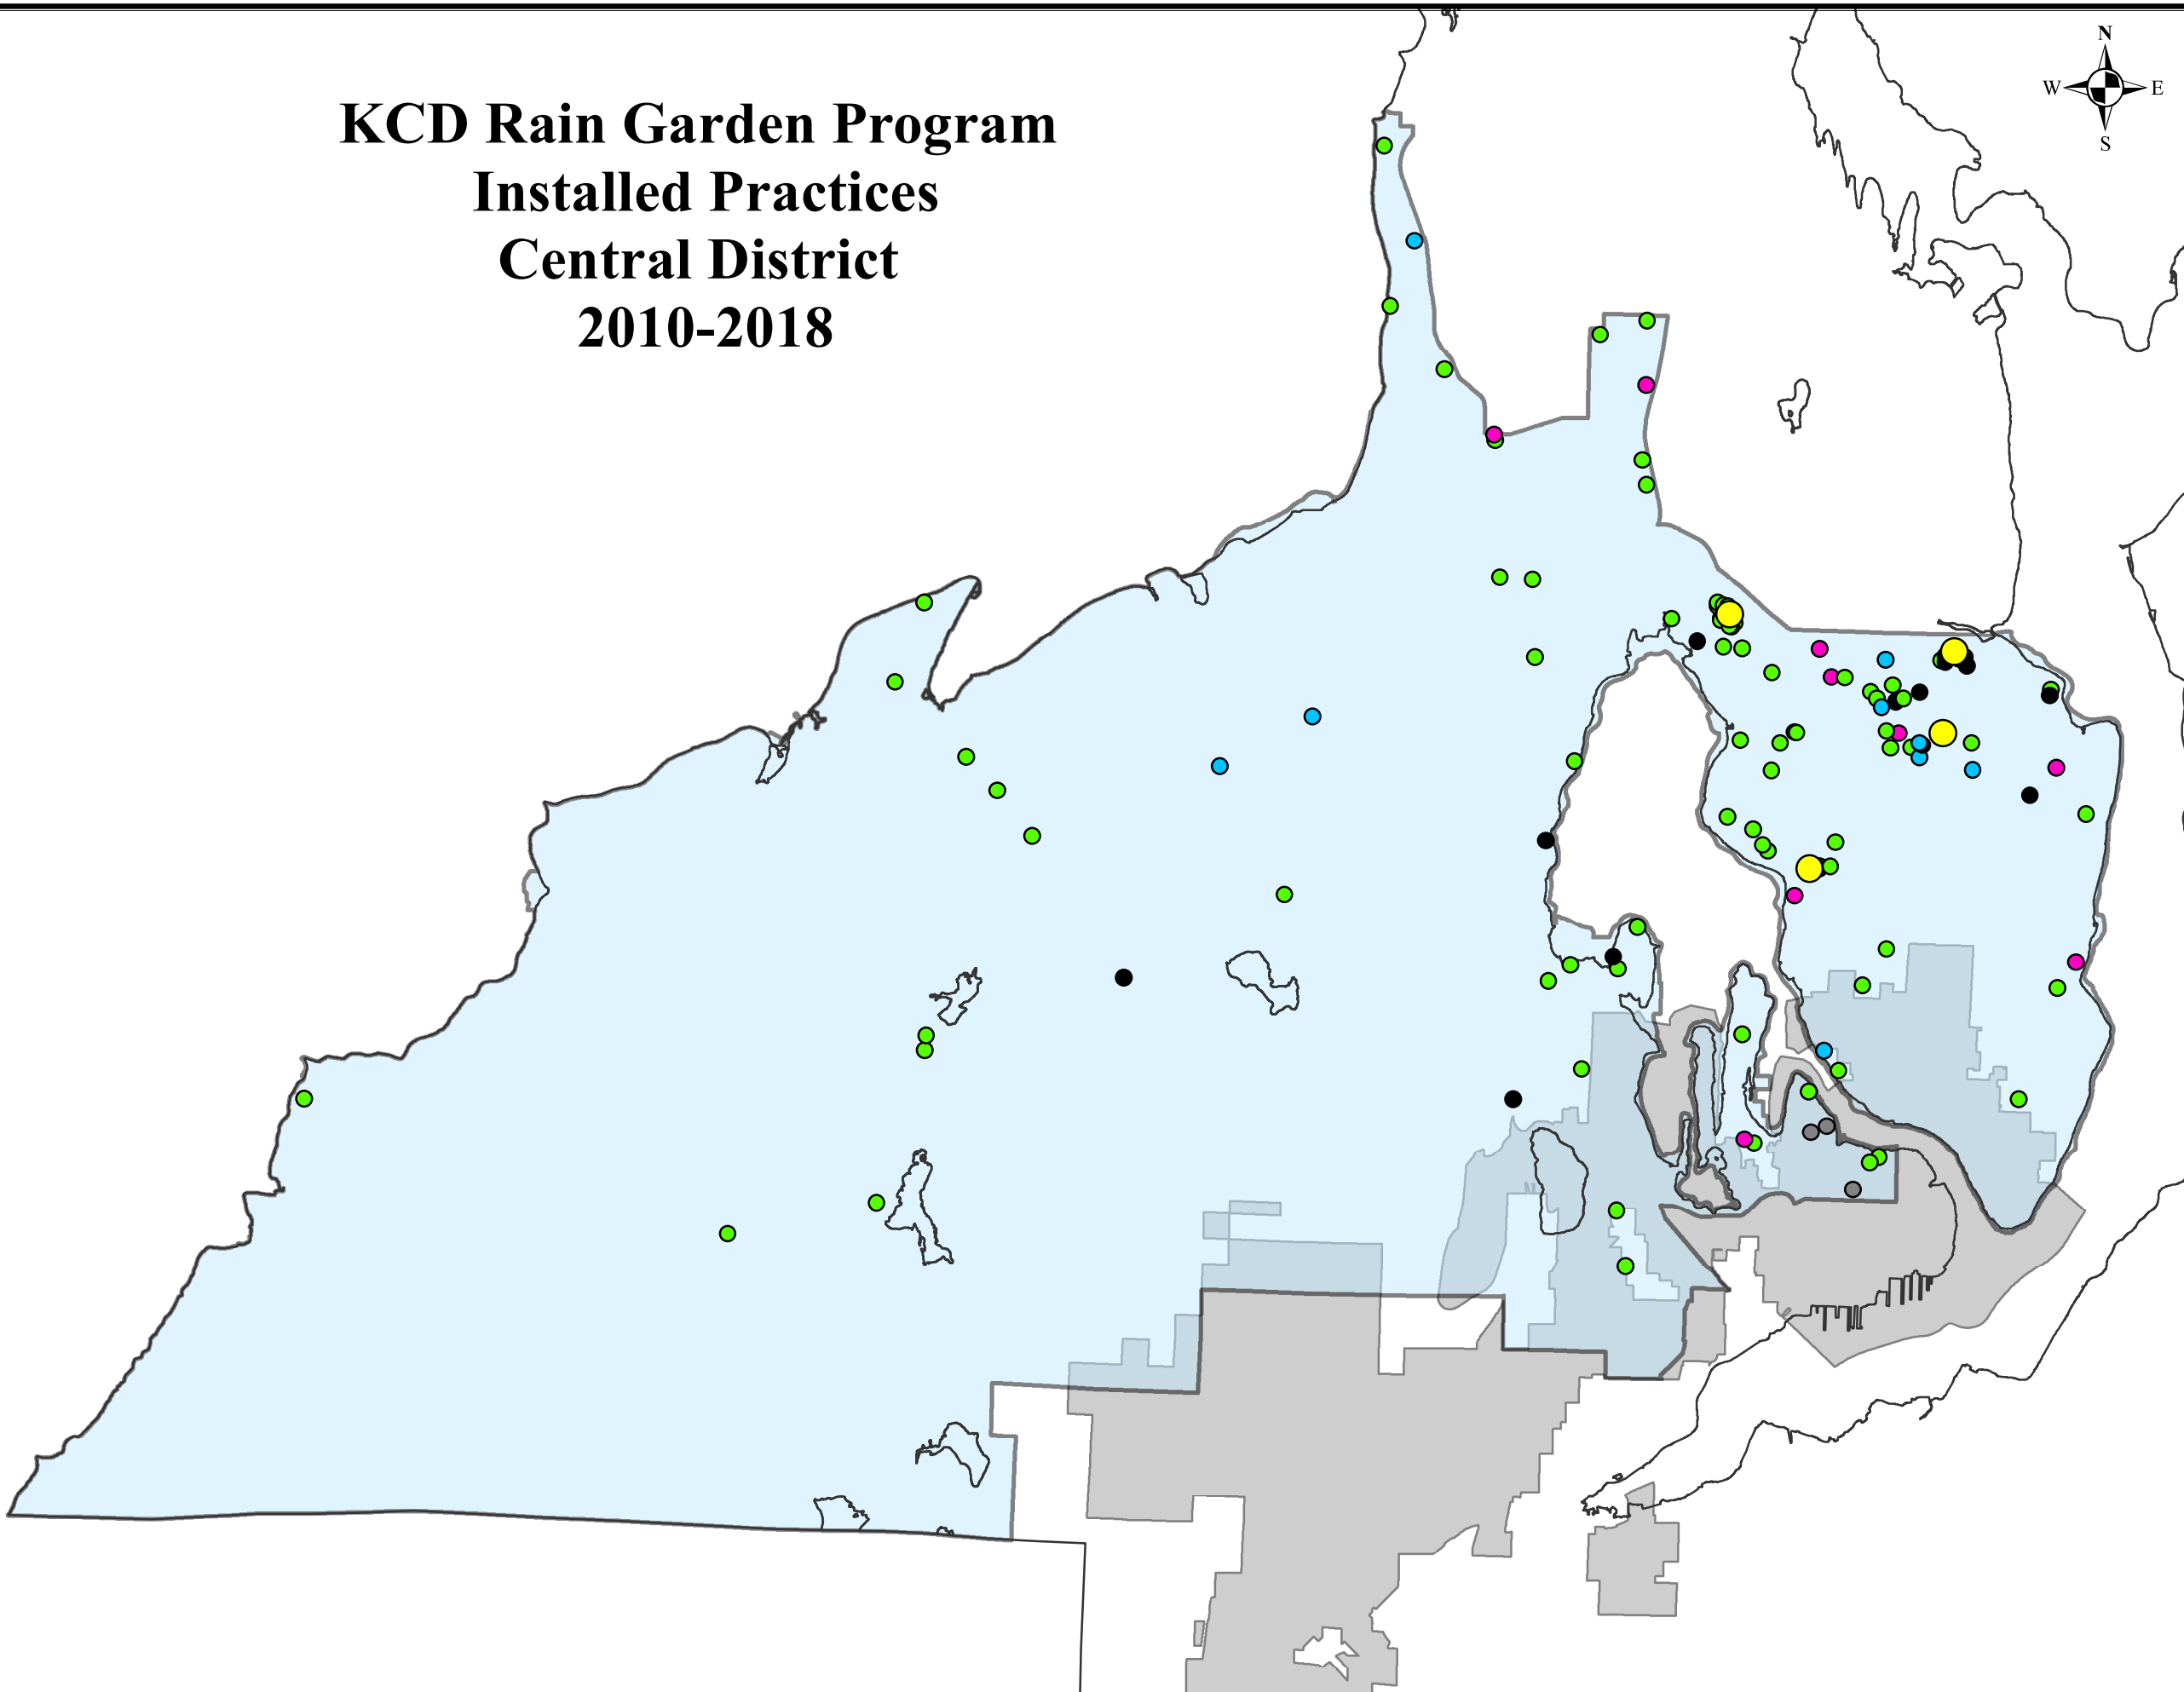

KCD Rain Garden Program Installed Practices Central District 2010-2018

Legend

3 - Central Commissioner District

Cities

Bremerton (Incorporated areas)

Multiple Practices / Green Streets

Rain Garden: 102

Landscape Modification: 13

Permeable Pavement: 18

Cistern: 9

Soakage Trench: 3

Underground Outlet: 26 (not shown)

Total: 171 practices